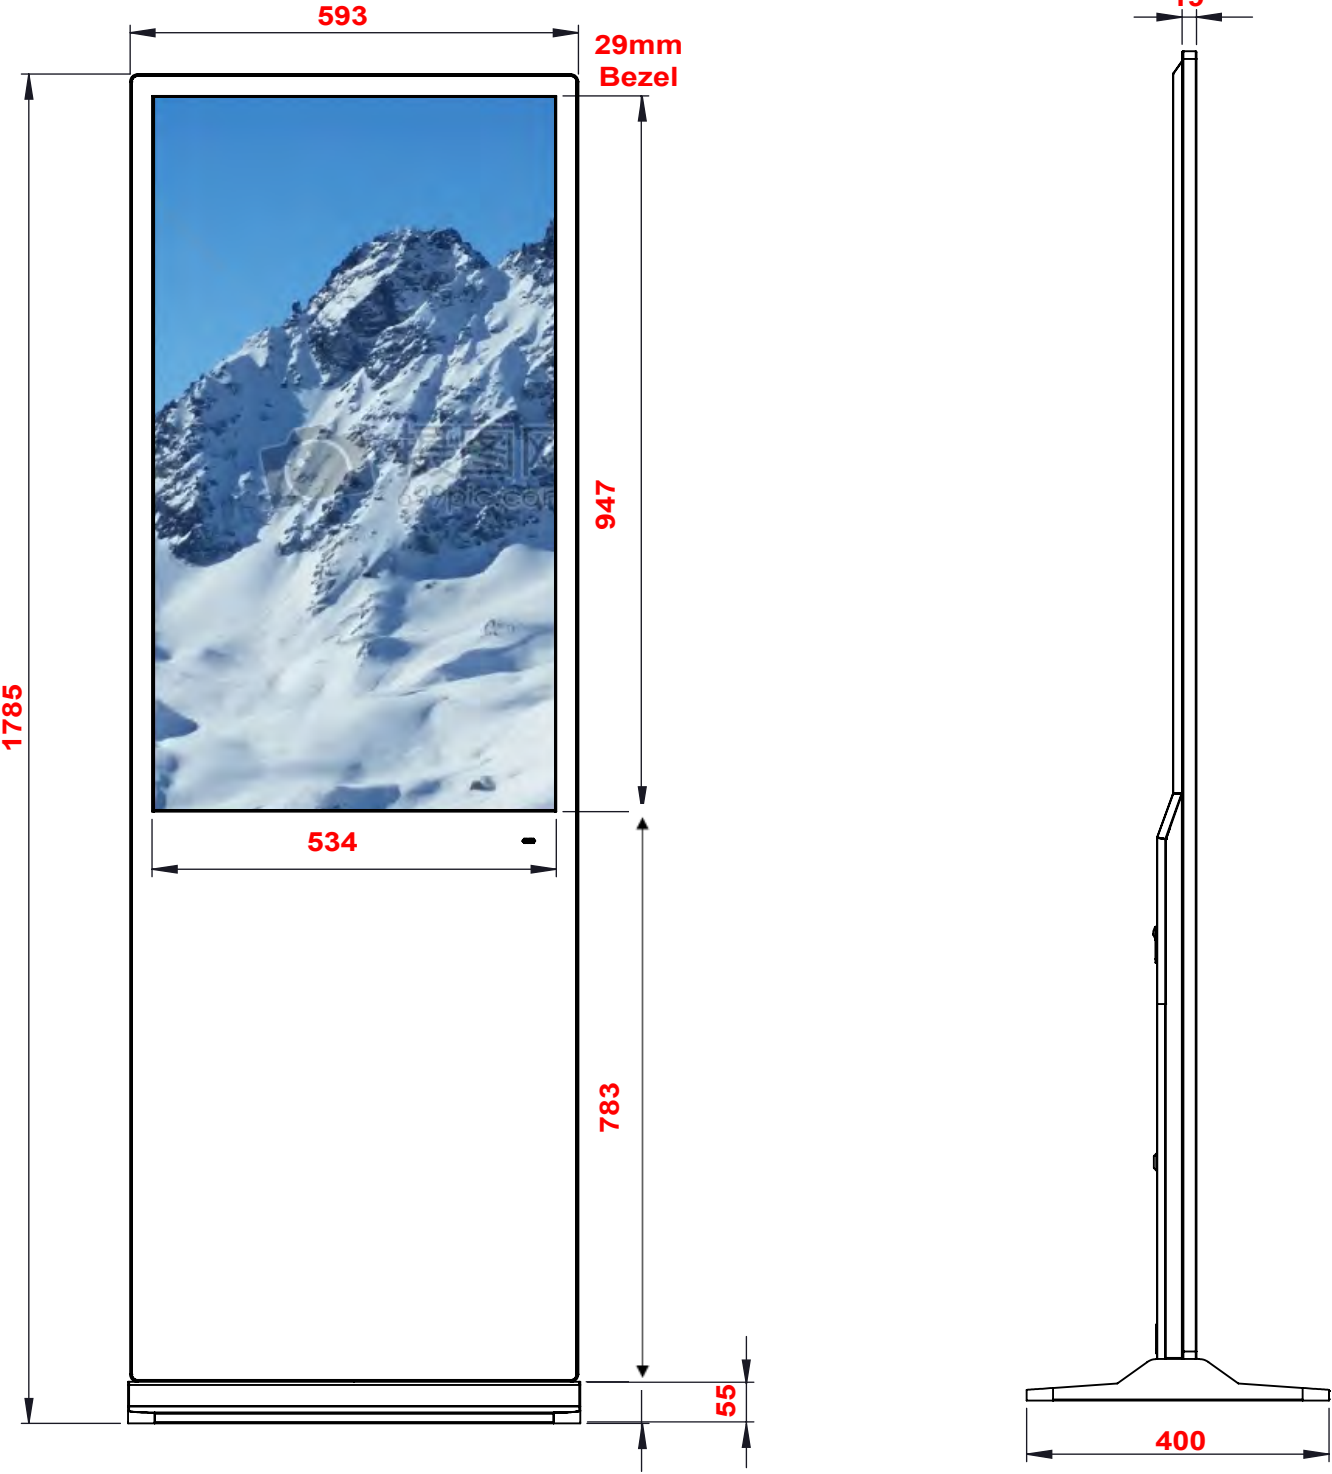

Specifications

Display

Models (Non Touch)	43MDI50NTSE & 55MDI50UNTSE
Models (Touch)	43MDI50TOSE & 55MDI50UTOSE (10 Point Capacitive)
Screen Size	43" / 55"
Aspect Ratio	16:9
Resolution	43" - 1920 x 1080 (FHD) 55" - 3840 x 2160 (4K)
Active Display Area	43" - 941 x 529 55" - 1210 x 680
Brightness	500nits
Contrast Ratio	1100:1
Viewing Angle (H×V)	178°/178°
Display Mode	Portrait
Lifecycle - MTBF (Hours)	50000

Power	AC100-240V, 50/60Hz
Power Consumption	50w (43") / 90w (55")
Operating Altitude	≤ 2000m
Operating Temperature	-0°C ~ +60°C (32°F ~ 140°F)
Operating Humidity	10%~80%

Mechanical Specification

Dimensions (W x H x D)	43" - 593mm x 1785mm x 70mm 55" - 740mm x 1900mm x 70mm
Enclosure	Aluminium & Steel
Net Weight	45kg (43") / 50kg (55")
Gross Packaged Weight	66kg (43") / 71kg (55")

43" Slimline Kiosks

Mitsumaru (AU) Pty Ltd. All specifications and images are correct at the time of publication. Alterations to specifications, drawings, images may change without further notification.

55" Slimline Kiosks